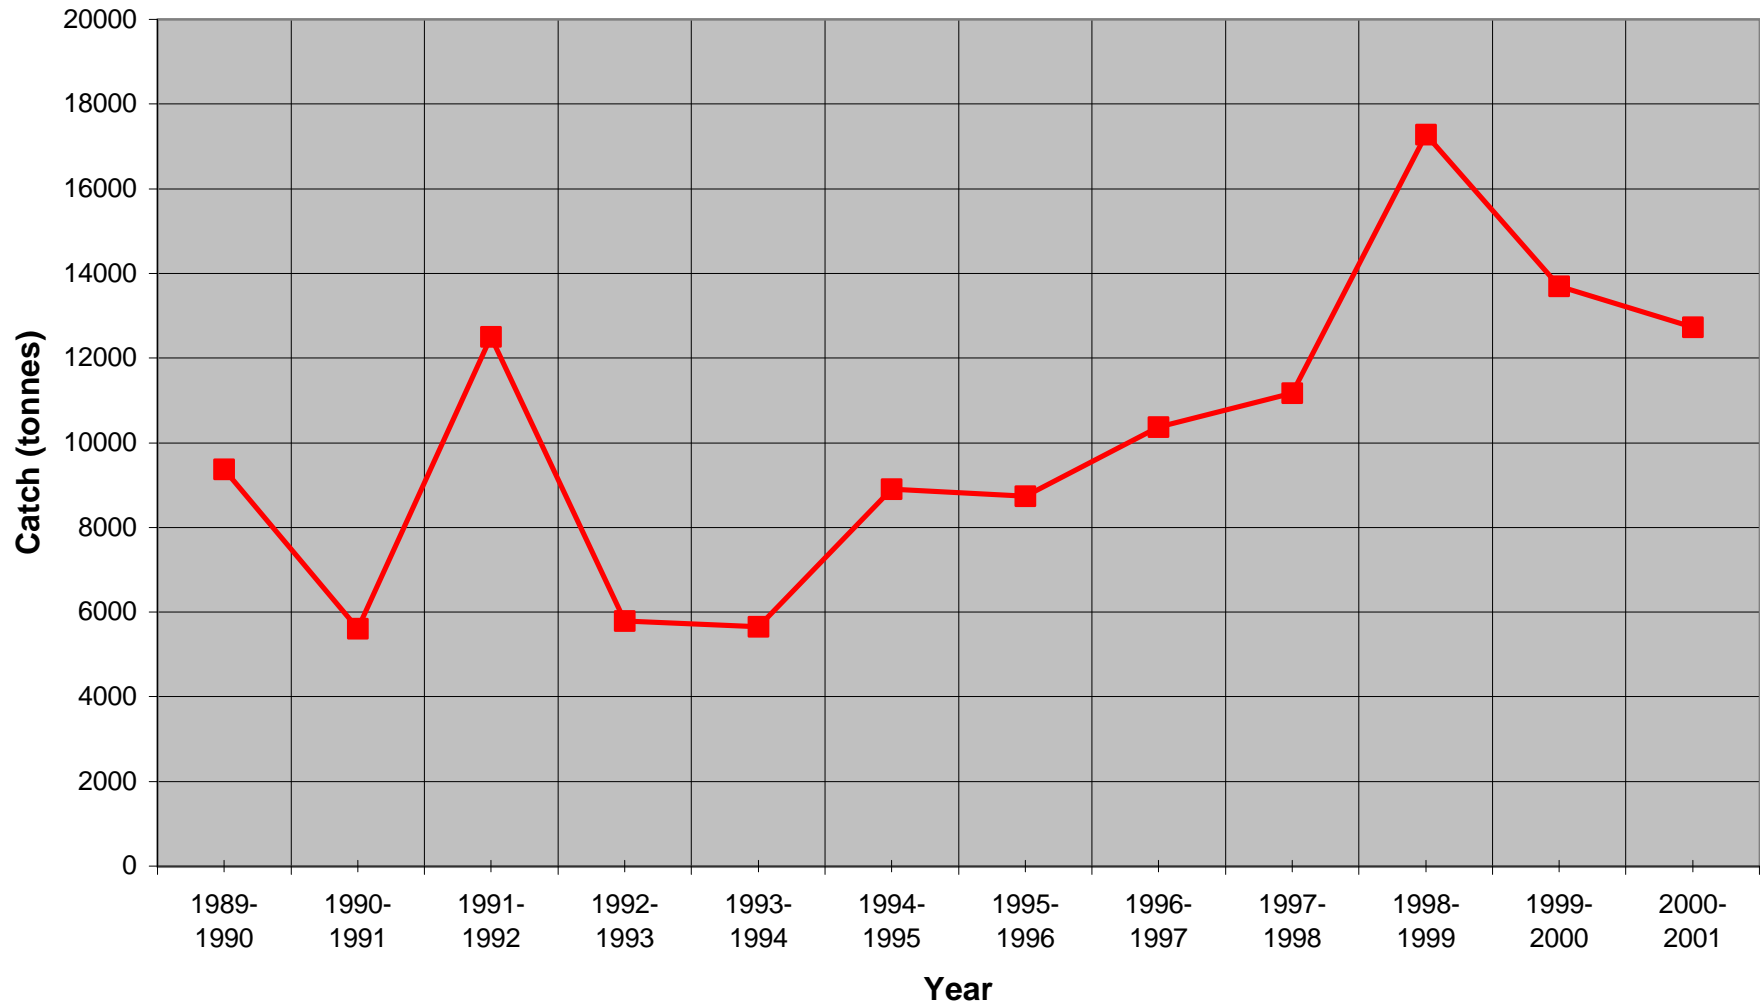

### Total Reported Catch of Chilean Sea Bass (*Dissostichus eleginoides*) in Antarctic waters

**Total Fishing Effort versus Catch Per Unit Effort (CPUE)**